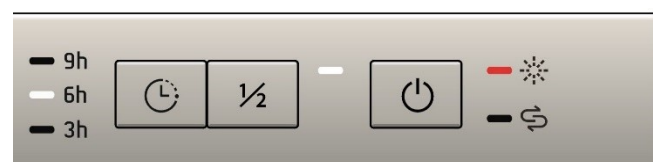

## FEATURES

- Fully Integrated Dishwasher
- Electronic Control Panel Silver Painted
- 12 Place Settings Capacity
- 5 Washing Programs
- 4 washing temperatures
- Hidden Heating Element
- 3-6-9 hours Delay Timer
- Half Load
- Economic Program
- Fast Program 30 min.
- Control pilot lights: On/Off; Low Salt ; Low Rinse Aid; Selected Program; delay time
- Water Softener
- Microfiltering
- Full Aquastop
- Height adjustable upper try (take-out)
- Adjustable Back Feet from Front
- Energy/Drying efficiency class: A++/A
- Energy consumption: 197kWh/year
- Water consumption: 2520 liters/year
- Noise Level: 49 dB(A)
- Overall Measures:
  - Height: 815-865 mm
  - Width: 448 mm
  - Depth: 550 mm