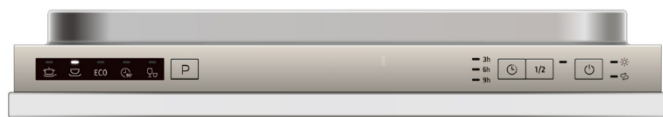

## FEATURES

- Fully Integrated Dishwasher
- Electronic Control Panel Silver Painted
- 12 Place Settings Capacity
- 5 Washing Programs
- 4 washing temperatures
- Hidden Heating Element
- 3-6-9 hours Delay Timer
- Half Load
- Economic Program
- Fast Program 30 min.
- Control pilot lights: On/Off; Low Salt ; Low Rinse Aid; Selected Program; delay time
- Water Softener
- Microfiltering
- Full Aquastop
- Height adjustable upper try (take-out)
- Adjustable Back Feet from Front
- Energy/Drying efficiency class: A++/A
- Energy consumption: 197kWh/year
- Water consumption: 2520 liters/year
- Noise Level: 49 dB(A)
- Overall Measures:
  - Height: 815-865 mm
  - Width: 448 mm
  - Depth: 550 mm