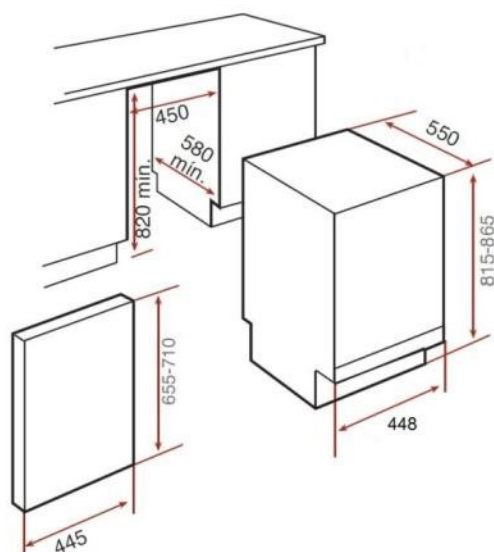

## FEATURES

- Fully Integrated Dishwasher
- Electronic Control Panel Silver Painted
- 12 Place Settings Capacity
- 5 Washing Programs
- 4 washing temperatures
- Hidden Heating Element
- 3-6-9 hours Delay Timer
- Half Load
- Economic Program
- Fast Program 30 min.
- Control pilot lights: On/Off; Low Salt ; Low Rinse Aid; Selected Program; delay time
- Water Softener
- Microfiltering
- Full Aquastop
- Height adjustable upper try (take-out)
- Adjustable Back Feet from Front
- Energy/Drying efficiency class: A++/A
- Energy consumption: 197kWh/year
- Water consumption: 2520 liters/year
- Noise Level: 49 dB(A)
- Overall Measures:
  - Height: 815-865 mm
  - Width: 448 mm
  - Depth: 550 mm