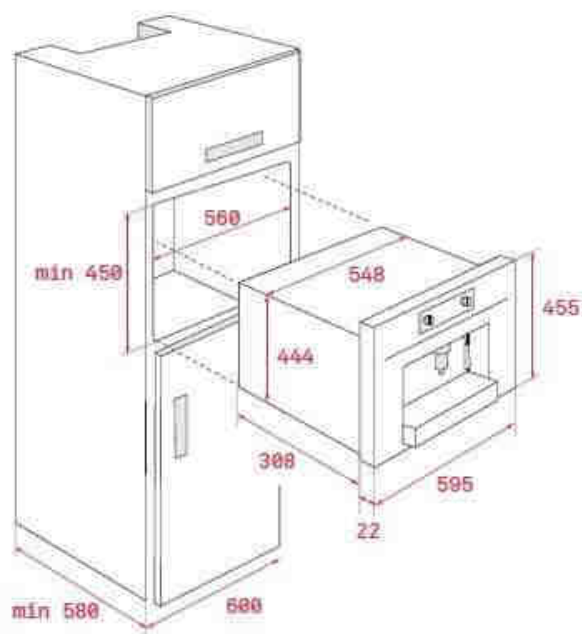

COFFEE MACHINE

CLC 835 MC

FEATURES

- Multi-capsule coffee machine
- Glass panel with Fingerprint-proof Stainless Steel frames
- Electronic control with TFT display
- Capacity: 1 cup
- Adjustable cup support
- Retractable pipe for steam and hot water
- Water tank: 1 liter
- Waste bin
- Liquid waste tray
- Descaling function
- Capacity to regulate:
 - Quantity of coffee: extra large, large, medium, small
 - Coffee temperature
- Two side storage compartments
- Storage drawer
- Accessories included:
 - 5 capsule adaptors (Nespresso®, Lavazza®, Caffitaly®, E.S.E. pod (Easy Serving Espresso), Coffee powder.

DESCRIPTION	TKI CODE	EAN
CLC 835 MC	40589513	8421152145616