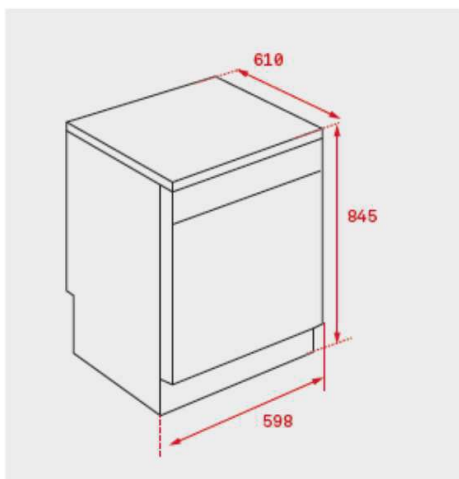

DISHWASHER

LP9 850

DISHWASHER LP9 850

COLOR

CODE

INOX

40782501

EAN CODE

8421152153758

FEATURES

- Free Standing dishwasher
- Electronic control panel with display
- Fingerprint Proof Stainless Steel door
- Capacity: 14 settings
- 3er Cutlery Basket
- 3er Sprayer
- 8 washing programs: Auto, Intensive, Normal, Eco, Glass, 90Min, Rapid & soak
- 5 Washing Temperatures
- Push up upper basket
- Auto Wash program with Aqualogic (water dirtiness sensor)
- Alternative wash
- Extra drying Function & child Lock
- Fast program: 40 minutes
- Delay timer 1-24 hours
- Sliding detergent drawer
- Height adjustable upper basket
- Indicator lights: Control pilot lights: On/Off; Low Salt LED Indicator; Low Rinse Aid LED Indicator; Selected Program; Remaining time & delay time,
- Grey color baskets
- Stainless Steel tub
- Electronic Aquastop
- Energy/Drying efficiency class: **A+++/A**
- Energy consumption: 237 kWh/year
- Water consumption: 2800 liters/year
- Noise level: **44** dBA
- Overall measurements (HxWxD):
  - 845 x 598x 610 mm