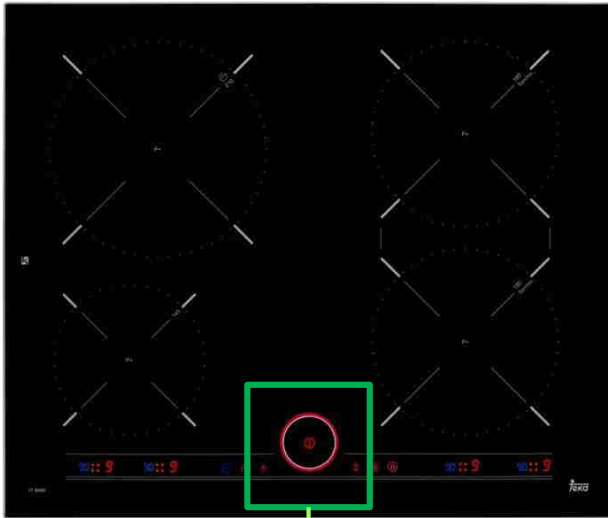

IT 6450 IKNOB

FEATURES

- **New** slim metal frame
- **IKNOB** touch control
- Pan optimization system
- Cooking time programmer (Independent programmer of each cooking zone)
- Synchro Function
- iQuick boiling Function
- Stop and Go Function
- Keep warm Function
- Power plus Function
- Power management Function
- Mute function
- Pan detector
- 4 cooking zones:
 - I₁ induction Ø 145 mm
 - I₂ induction Ø 180 mm
 - I₃ induction Ø 180 mm
 - I₄ induction Ø 210 mm
- Power function in all induction elements (I₁/1.800W – I₂/2.500W – I₃/2.500W – I₄/3.200W)
- Residual heat indicators
- Total nominal power: 7.400 W
- Dimensions mm: 605 x 515