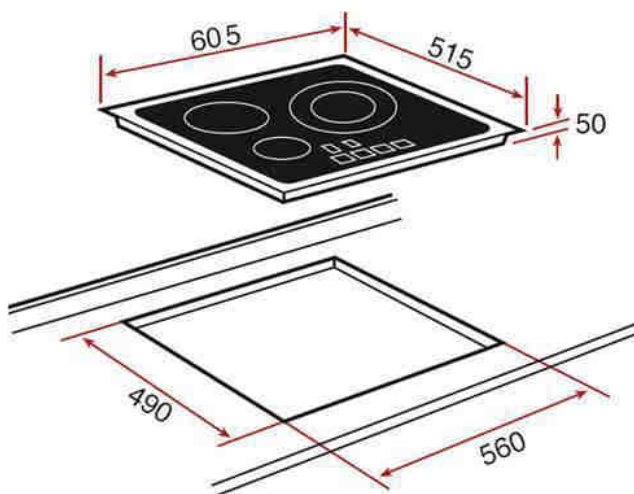

IT 6450 IKNOB

FEATURES

- **New** slim metal frame
- **IKNOB** touch control
- Pan optimization system
- Cooking time programmer (Independent programmer of each cooking zone)
- Synchro Function
- iQuick boiling Function
- Stop and Go Function
- Keep warm Function
- Power plus Function
- Power management Function
- Mute function
- Pan detector
- 4 cooking zones:
 - I₁ induction Ø 145 mm
 - I₂ induction Ø 180 mm
 - I₃ induction Ø 180 mm
 - I₄ induction Ø 210 mm
- Power function in all induction elements (I₁/1.800W – I₂/2.500W – I₃/2.500W – I₄/3.200W)
- Residual heat indicators
- Total nominal power: 7.400 W
- Dimensions mm: 605 x 515