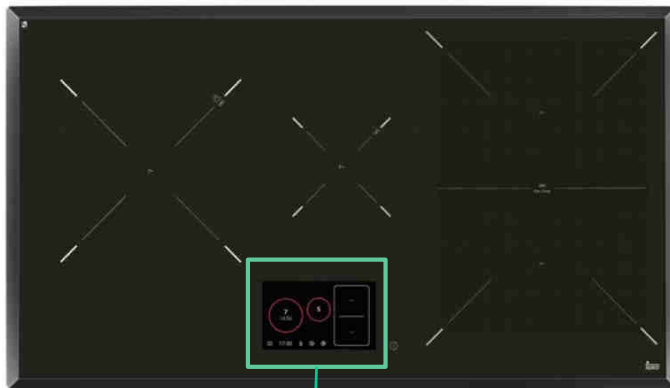

IRF 9480 TFT

FEATURES

- Bevelled glass
- **7" touch screen colour**
- Pan optimization system
- Cooking time programmer (Independent programmer of each cooking zone)
- 4 special cooking functions: **iQuick boiling, Simmering, Melting and Keep warm**
- **15 Preprogrammed recipes**
- Extra menus: **Recipes, Planning, Utilities & Settings**
- **STOP and GO Function**
- **Power plus Function**
- **Power management Function**
- **Mute Function**
- **Pan detector**
- **4 cooking zones:**
 - 1 induction Ø 145 mm
 - 2 oval induction 270 x 180 mm
 - 1 induction Ø 280 mm
- **Power function in all induction elements (I₁/1.800W – I₂/2.500W – I₃/2.500W – I₄/3.700W)**
- **Residual heat indicators**
- **Total nominal power: 7.400 W**
- **Dimensions mm: 900 x 510**