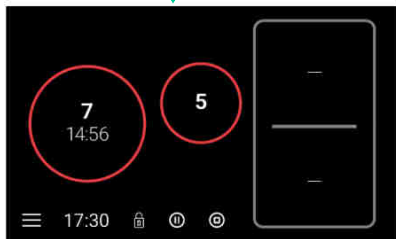

IRF 9480 TFT

FEATURES

- Bevelled glass
- **7" touch screen colour**
- Pan optimization system
- Cooking time programmer (Independent programmer of each cooking zone)
- 4 special cooking functions: **iQuick boiling, Simmering, Melting and Keep warm**
- **15 Preprogrammed recipes**
- Extra menus: **Recipes, Planning, Utilities & Settings**
- **STOP and GO Function**
- **Power plus Function**
- **Power management Function**
- **Mute Function**
- **Pan detector**
- **4 cooking zones:**
 - 1 induction Ø 145 mm
 - 2 oval induction 270 x 180 mm
 - 1 induction Ø 280 mm
- **Power function in all induction elements (I₁/1.800W – I₂/2.500W – I₃/2.500W – I₄/3.700W)**
- **Residual heat indicators**
- **Total nominal power: 7.400 W**
- **Dimensions mm: 900 x 510**