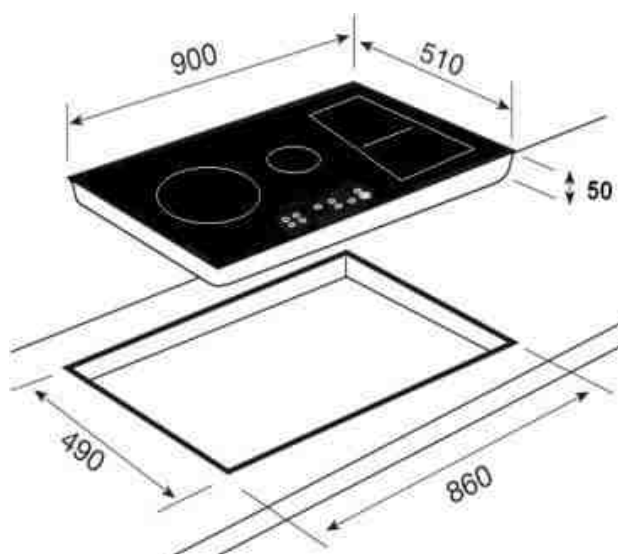

IRF 9480 TFT

FEATURES

- Bevelled glass
- **7" touch screen colour**
- Pan optimization system
- Cooking time programmer (Independent programmer of each cooking zone)
- 4 special cooking functions: **iQuick boiling, Simmering, Melting and Keep warm**
- **15 Preprogrammed recipes**
- Extra menus: **Recipes, Planning, Utilities & Settings**
- **STOP and GO Function**
- **Power plus Function**
- **Power management Function**
- **Mute Function**
- **Pan detector**
- **4 cooking zones:**
 - 1 induction Ø 145 mm
 - 2 oval induction 270 x 180 mm
 - 1 induction Ø 280 mm
- **Power function in all induction elements (I₁/1.800W – I₂/2.500W – I₃/2.500W – I₄/3.700W)**
- **Residual heat indicators**
- **Total nominal power: 7.400 W**
- **Dimensions mm: 900 x 510**