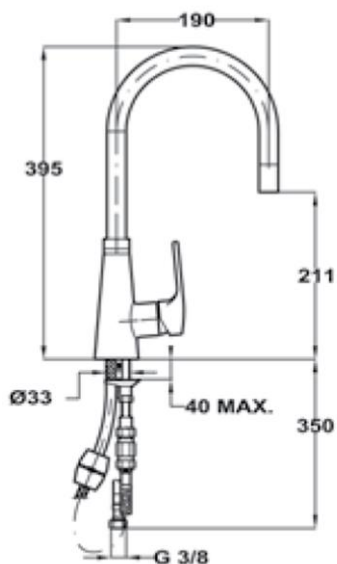

## FEATURES

- Metallic pull-out shower 1 function
- Swivel spout
- Anti-scale aerator
- 3/8" flexible inlet pipes

### DESCRIPTION

VTK 938