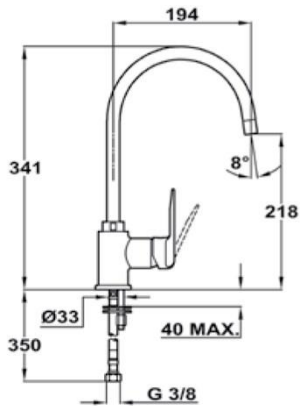

IN 995

FEATURES

SINK TAP

- Swivel spout
- Anti-scale aerator

DESCRIPTION

IN 995

CODE

5399512