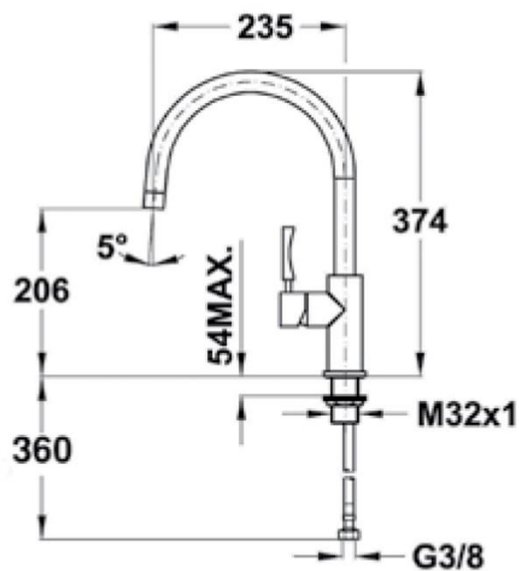

INX 915

FEATURES

INX 915

**STAINLESS
STEEL**

Kitchen Tap

- Manufactured in high quality Stainless Steel
- AISI 304
- Swivel spout
- Anti-scale aerator

DESCRIPTION

INX 915