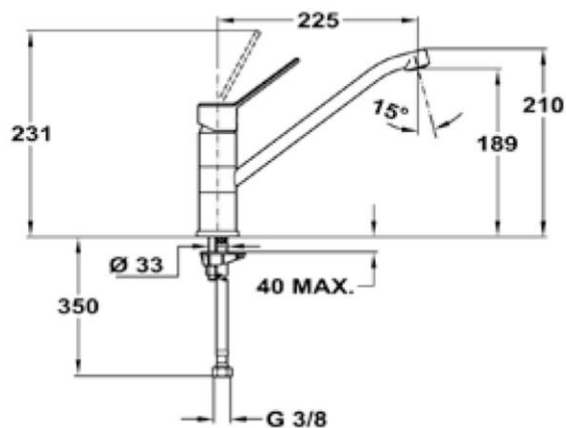

KITCHEN TAP

FEATURES

- Swivel spout
- Anti-scale aerator integrated in the spout

DESCRIPTION

MTP 993

CODE

469934500