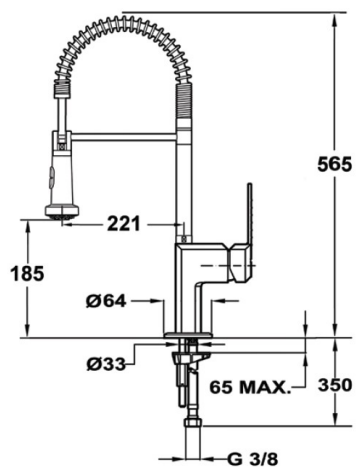

DESCRIPTION

MYX

CODE

389992700