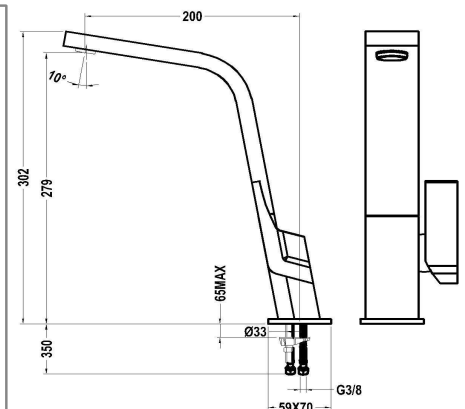

### Features

Cartridge	25 mm
Cartridge with energy and water saving	NO
Antiscale Aerator	YES
Flexible connection pipes	3/8" Available with 1/2" (33.915.02.1_)
Raw Material	Brass
Maximum height when installed	302 mm
Product certification	ACS
User manual	ES, EN, DE, FR, HU, PL, PT, RU, LT, RO, UK, EL

### Packaging

Unit Box Gross w. (kg)	2,4
Unit box dimensions (mm)	360x 285x 75
Master Box Gross w (Kg)	16
Master box dimensions (mm)	373x 563x 242
Units / Master Box	6
Pallet Gross w. (kg)	202
Units / pallet	72

### Spare parts list

Cartridge with nut	R802725	Handle (chrome version)	R1043800
Aerator	R899095	Handle (Black)	R1045900
Fixation kit	R809164	Handle (White)	R1045800

Maximum noise:  
**22,1 dBA**