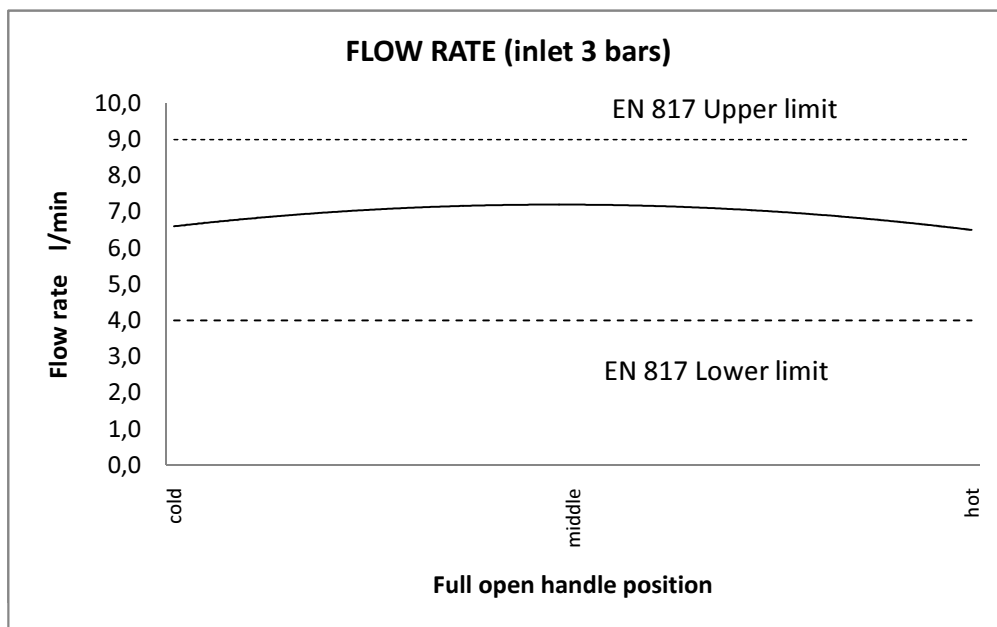

Spare parts list

Cartridge with nut	R802725	Handle (chrome version)	R1043800
Aerator	R899095	Handle (Black)	R1045900
Fixation kit	R809164	Handle (White)	R1045800